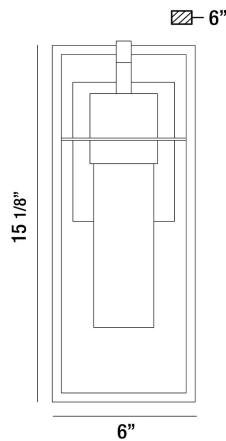

COOPER, SMALL OUTDOOR WALLMOUNT

PRODUCT DETAILS

No.	:	35890-010
Product Color	:	BLACK
Shade / Accent Colour	:	CLEAR
Width	:	6"
Height	:	15.125"
Ext	:	6.125"
Weight	:	2.4LBS

LIGHT SOURCE DETAILS

Light Source Type	:	INTEGRATED LED
Input Voltage	:	120V
Bulb Voltage	:	120V
Socket Type	:	LED
Total Wattage	:	6W
Delivered Lumens	:	200LM
Kelvin	:	3000K
CRI	:	90
Dimmable	:	YES

OPTIONS AVAILABLE

ITEM NO.	FINISH	SHADE
35890-010	BLACK	CLEAR

TECHNICAL DETAILS

Canopy / Backplate Length	:	15.125"
Canopy / Backplate Height	:	15.125"
Canopy / Backplate Width	:	6"
IP Rating	:	44
Location	:	WET
Approval	:	
Title 24	:	YES