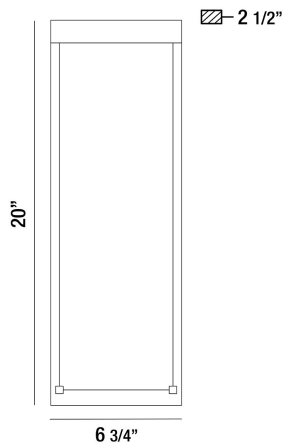

KABO, 20IN INTEGRATED LED OUTDOOR WALL SCONCE

PRODUCT DETAILS

No.	:	35888-017
Product Color	:	POWDER COAT BLACK
Shade / Accent Colour	:	CLEAR
Shade / Accent Material	:	GLASS
Width	:	6.75"
Height	:	20"
Ext	:	2.5"
Weight	:	4.8LBS

LIGHT SOURCE DETAILS

Number of Bulbs	:	1
Light Source	:	LED
Light Source Type	:	INTEGRATED LED
Input Voltage	:	120V
Bulb Voltage	:	120V
Socket Type	:	INTEGRATED
Wattage	:	1 X 10W
Total Wattage	:	10W
Delivered Lumens	:	350LM
Kelvin	:	3000K
CRI	:	90
Bulb Included	:	YES
Dimmable	:	YES

OPTIONS AVAILABLE

ITEM NO.	FINISH	SHADE
35888-017	POWDER COAT BLACK	CLEAR SEEDED CRYSTAL GLASS
35888-024	MATTE SILVER	CLEAR SEEDED CRYSTAL GLASS

TECHNICAL DETAILS

Hanging Support Type	:	J-BOX
Canopy / Backplate Length	:	6.25"
Canopy / Backplate Height	:	20"
Canopy / Backplate Width	:	1"
IP Rating	:	IP44
Location	:	WET
Approval	:	
Beam Angle	:	360