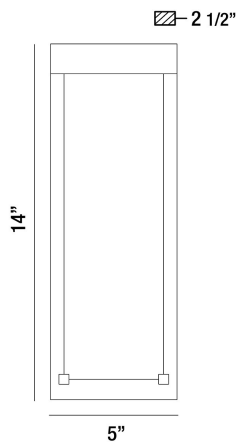

KABO, 14IN INTEGRATED LED OUTDOOR WALL SCONCE

PRODUCT DETAILS

No.	:	35887-010
Product Color	:	POWDER COAT BLACK
Shade / Accent Colour	:	CLEAR
Shade / Accent Material	:	GLASS
Width	:	5"
Height	:	14"
Ext	:	2.5"
Weight	:	2.4LBS

OPTIONS AVAILABLE

ITEM NO.	FINISH	SHADE
35887-010	POWDER COAT BLACK	CLEAR SEEDED CRYSTAL GLASS
35887-027	MATTE SILVER	CLEAR SEEDED CRYSTAL GLASS

TECHNICAL DETAILS

Hanging Support Type	:	J-BOX
Canopy / Backplate Length	:	4.5"
Canopy / Backplate Height	:	14"
Canopy / Backplate Width	:	1"
IP Rating	:	IP44
Location	:	WET
Approval	:	
Beam Angle	:	360