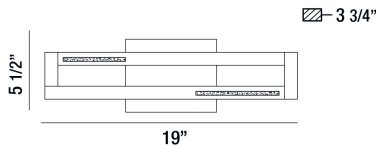

CLINTON, 19" VANITY LIGHT

PRODUCT DETAILS

No.	:	35730-019
Product Color	:	CHROME
Product Material	:	METAL
Shade / Accent Colour	:	ACRYLIC
Shade / Accent Material	:	CRYSTAL INLAY
Width	:	19"
Height	:	5.5"
Overall Height	:	5.5"
Ext	:	3.75"
Weight	:	3.8LBS

OPTIONS AVAILABLE

ITEM NO.	FINISH	SHADE
35730-019	CHROME	CLEAR

TECHNICAL DETAILS

Canopy / Backplate Length	:	1"
Canopy / Backplate Height	:	5.5"
Driver	:	LET
Mounting	:	UP OR DOWN
IP Rating	:	DAMP
Location	:	DAMP
Approval	:	