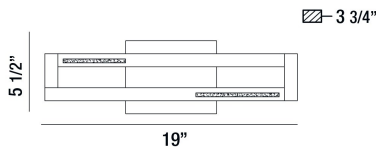

CLINTON, 19" VANITY LIGHT

PRODUCT DETAILS

No.	:	35730-019
Product Color	:	CHROME
Product Material	:	METAL
Shade / Accent Colour	:	CLEAR
Shade / Accent Material	:	CRYSTAL INLAY
Width	:	19"
Height	:	5.5"
Ext	:	3.75"
Weight	:	3.8lbs

LIGHT SOURCE DETAILS

Light Source Type	:	INTEGRATED LED
Input Voltage	:	120V
Bulb Voltage	:	120V
Total Wattage	:	15W
Initial Lumens	:	1200lm
Kelvin	:	3000K
CRI	:	90+
Dimmable	:	Yes

OPTIONS AVAILABLE

ITEM NO.	FINISH	SHADE
35730-019	CHROME	CLEAR

TECHNICAL DETAILS

Canopy / Backplate Length	:	1"
Canopy / Backplate Height	:	5.5"
Mounting	:	Up or Down
Location	:	DAMP
Approval	:	

PROJECT INFORMATION

 Job Name: Date: Category:

 Comments: