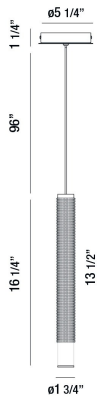

DAVENPORT, 2" ROUND PENDANT

OPTIONS AVAILABLE

ITEM NO.	FINISH	SHADE
35710-011	WHITE	WHITE
35710-035	GOLD	GOLD
35710-042	CHAMPAGNE	CHAMPAGNE

PRODUCT DETAILS

No.	:	35710-042
Product Color	:	CHAMPAGNE
Product Material	:	METAL
Shade / Accent Colour	:	ACRYLIC
Shade / Accent Material	:	TEXTURED ALUMINUM
Diameter	:	1.75"
Height	:	16.25"
Overall Height	:	113.5"
Weight	:	1.5LBS

LIGHT SOURCE DETAILS

Number of Bulbs	:	1
Light Source	:	LED
Light Source Type	:	INTEGRATED LED
Input Voltage	:	120V
Bulb Voltage	:	120V
Socket Type	:	LED
Wattage	:	1 X 4.3W
Total Wattage	:	4.3W
Kelvin	:	3000K
CRI	:	90+
Bulb Included	:	YES
Dimmable	:	NO

TECHNICAL DETAILS

Hanging Support Type	:	WIRE
Hanging Support Length	:	96"
Canopy / Backplate Height	:	1.25"
Canopy / Backplate Dia.	:	5.25"
Driver	:	ES
IP Rating	:	DRY
Location	:	DRY
Approval	:	
Title 24	:	YES