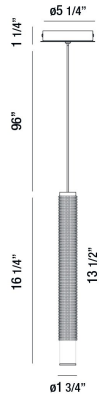

DAVENPORT, 2" ROUND PENDANT

PRODUCT DETAILS

No.	:	35710-028
Product Color	:	BLACK
Product Material	:	METAL
Shade / Accent Colour	:	BLACK
Shade / Accent Material	:	TEXTURED ALUMINUM
Diameter	:	1.75"
Height	:	16.25"
Overall Height	:	113.5"
Weight	:	1.5lbs

LIGHT SOURCE DETAILS

Light Source Type	:	INTEGRATED LED
Input Voltage	:	120V
Bulb Voltage	:	120V
Socket Type	:	LED
Total Wattage	:	4.3W
Delivered Lumens	:	125lm
Kelvin	:	3000K
CRI	:	90+
Dimmable	:	No

OPTIONS AVAILABLE

ITEM NO.	FINISH	SHADE
35710-011	WHITE	WHITE
35710-028	BLACK	BLACK
35710-035	GOLD	GOLD
35710-042	CHAMPAGNE	CHAMPAGNE
35710-057	ALUMINUM	ALUMINUM

TECHNICAL DETAILS

Hanging Support Type	:	WIRE
Hanging Support Length	:	96"
Canopy / Backplate Height	:	1.25"
Canopy / Backplate Dia.	:	5.25"
Location	:	DRY
Approval	:	
Title 24	:	Yes