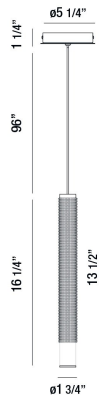

DAVENPORT, 2" ROUND PENDANT

PRODUCT DETAILS

No.	:	35710-011
Product Color	:	WHITE
Product Material	:	METAL
Shade / Accent Colour	:	ACRYLIC
Shade / Accent Material	:	TEXTURED ALUMINUM
Diameter	:	1.75"
Height	:	16.25"
Overall Height	:	113.5"
Weight	:	1.5LBS

LIGHT SOURCE DETAILS

Number of Bulbs	:	1
Light Source	:	LED
Light Source Type	:	INTEGRATED LED
Input Voltage	:	120V
Bulb Voltage	:	120V
Socket Type	:	LED
Wattage	:	1 X 4.3W
Total Wattage	:	4.3W
Delivered Lumens	:	125LM
Kelvin	:	3000K
CRI	:	90+
Bulb Included	:	YES
Dimmable	:	NO

OPTIONS AVAILABLE

ITEM NO.	FINISH	SHADE
35710-011	WHITE	WHITE
35710-035	GOLD	GOLD
35710-042	CHAMPAGNE	CHAMPAGNE

TECHNICAL DETAILS

Hanging Support Type	:	WIRE
Hanging Support Length	:	96"
Canopy / Backplate Height	:	1.25"
Canopy / Backplate Dia.	:	5.25"
Driver	:	ES
IP Rating	:	DRY
Location	:	DRY
Approval	:	
Title 24	:	YES