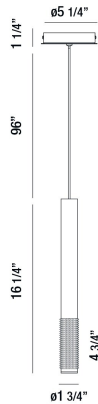

DAVENPORT, 2" ROUND PENDANT

PRODUCT DETAILS

| | | |
|-------------------------|---|-------------------|
| No. | : | 35709-053 |
| Product Color | : | ALUMINUM |
| Product Material | : | METAL |
| Shade / Accent Colour | : | ALUMINUM |
| Shade / Accent Material | : | TEXTURED ALUMINUM |
| Diameter | : | 1.75" |
| Height | : | 16.25" |
| Overall Height | : | 113.5" |
| Weight | : | 1.4lbs |

LIGHT SOURCE DETAILS

| | | |
|-------------------|---|----------------|
| Light Source Type | : | INTEGRATED LED |
| Input Voltage | : | 120V |
| Bulb Voltage | : | 120V |
| Socket Type | : | LED |
| Total Wattage | : | 4.3W |
| Delivered Lumens | : | 125lm |
| Kelvin | : | 3000K |
| CRI | : | 90+ |
| Dimmable | : | No |

TECHNICAL DETAILS

| | | |
|---------------------------|---|---|
| Hanging Support Type | : | WIRE |
| Hanging Support Length | : | 96" |
| Canopy / Backplate Height | : | 1.25" |
| Canopy / Backplate Dia. | : | 5.25" |
| Location | : | DRY |
| Approval | : |  |