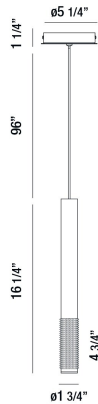

### PRODUCT DETAILS

|                         |   |                   |
|-------------------------|---|-------------------|
| No.                     | : | 35709-022         |
| Product Color           | : | BLACK             |
| Product Material        | : | METAL             |
| Shade / Accent Colour   | : | BLACK             |
| Shade / Accent Material | : | TEXTURED ALUMINUM |
| Diameter                | : | 1.75"             |
| Height                  | : | 16.25"            |
| Overall Height          | : | 113.5"            |
| Weight                  | : | 1.4lbs            |

### LIGHT SOURCE DETAILS

|                   |   |                |
|-------------------|---|----------------|
| Light Source Type | : | INTEGRATED LED |
| Input Voltage     | : | 120V           |
| Bulb Voltage      | : | 120V           |
| Socket Type       | : | LED            |
| Total Wattage     | : | 4.3W           |
| Delivered Lumens  | : | 125lm          |
| Kelvin            | : | 3000K          |
| CRI               | : | 90+            |
| Dimmable          | : | No             |

### OPTIONS AVAILABLE

| ITEM NO.  | FINISH    | SHADE     |
|-----------|-----------|-----------|
| 35709-015 | WHITE     | WHITE     |
| 35709-022 | BLACK     | BLACK     |
| 35709-039 | GOLD      | GOLD      |
| 35709-046 | CHAMPAGNE | CHAMPAGNE |
| 35709-053 | ALUMINUM  | ALUMINUM  |

### TECHNICAL DETAILS

|                           |   |   |
|---------------------------|---|---|
| Hanging Support Type      | : | WIRE  |
| Hanging Support Length    | : | 96"   |
| Canopy / Backplate Height | : | 1.25"   |
| Canopy / Backplate Dia.   | : | 5.25"   |
| Location                  | : | DRY   |
| Approval                  | : |  |