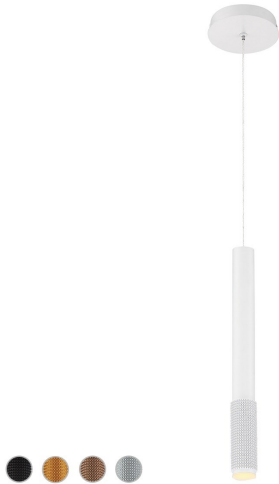

## DAVENPORT, 2" ROUND PENDANT

### OPTIONS AVAILABLE

ITEM NO.	FINISH	SHADE
35709-015	WHITE	WHITE
35709-039	GOLD	GOLD
35709-046	CHAMPAGNE	CHAMPAGNE
35709-053	ALUMINUM	ALUMINUM

### PRODUCT DETAILS

No.	: 35709-015
Product Color	: WHITE
Product Material	: METAL
Shade / Accent Colour	: ACRYLIC
Shade / Accent Material	: TEXTURED ALUMINUM
Diameter	: 1.75"
Height	: 16.25"
Overall Height	: 113.5"
Weight	: 1.4LBS