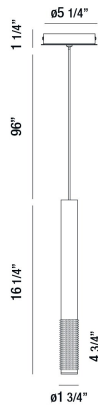

## DAVENPORT, 2" ROUND PENDANT

### PRODUCT DETAILS

No.	: 35709-015
Product Color	: WHITE
Product Material	: METAL
Shade / Accent Colour	: ACRYLIC
Shade / Accent Material	: TEXTURED ALUMINUM
Diameter	: 1.75"
Height	: 16.25"
Overall Height	: 113.5"
Weight	: 1.4LBS

### LIGHT SOURCE DETAILS

Number of Bulbs	: 1
Light Source	: LED
Light Source Type	: INTEGRATED LED
Input Voltage	: 120V
Bulb Voltage	: 120V
Socket Type	: LED
Wattage	: 1 X 4.3W
Total Wattage	: 4.3W
Delivered Lumens	: 125LM
Kelvin	: 3000K
CRI	: 90+
Bulb Included	: YES
Dimmable	: NO

### TECHNICAL DETAILS

Hanging Support Type	: WIRE
Hanging Support Length	: 96"
Canopy / Backplate Height	: 1.25"
Canopy / Backplate Dia.	: 5.25"
Driver	: ES
IP Rating	: DRY
Location	: DRY
Approval	: 