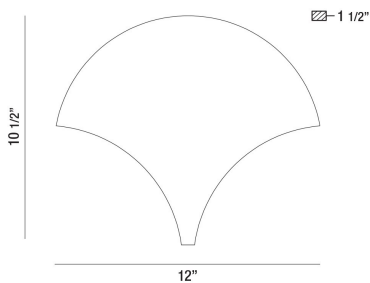

CARLAW, WALL MOUNT

PRODUCT DETAILS

No.	:	35708-051
Product Color	:	ALUMINUM
Product Material	:	METAL
Shade / Accent Colour	:	WHITE
Shade / Accent Material	:	ACRYLIC
Width	:	12"
Height	:	10.5"
Ext	:	1.5"
Weight	:	2.9lbs

TECHNICAL DETAILS

Canopy / Backplate Length	:	12"
Canopy / Backplate Width	:	10.44"
Mounting	:	Up or Down
Location	:	DRY
Approval	:	

PROJECT INFORMATION

Job Name: Date: Category:

Comments: