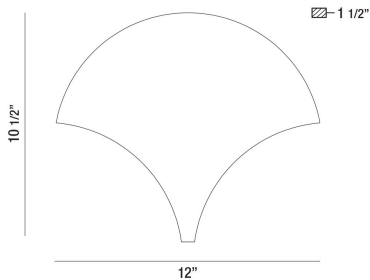

### PRODUCT DETAILS

No.	: 35708-049
Product Color	: CHAMPAGNE
Product Material	: METAL
Shade / Accent Colour	: WHITE
Shade / Accent Material	: ACRYLIC
Width	: 12"
Height	: 10.5"
Ext	: 1.5"
Weight	: 2.9lbs

### TECHNICAL DETAILS

Canopy / Backplate Length	: 12"
Canopy / Backplate Width	: 10.44"
Mounting	: Up or Down
Location	: DRY
Approval	: 