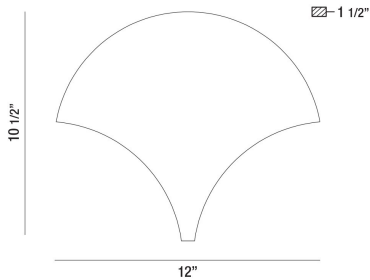

### PRODUCT DETAILS

No.	:	35708-018
Product Color	:	WHITE
Product Material	:	METAL
Shade / Accent Colour	:	ACRYLIC
Shade / Accent Material	:	ACRYLIC
Width	:	12"
Height	:	10.5"
Ext	:	1.5"
Weight	:	2.9LBS

### TECHNICAL DETAILS

Canopy / Backplate Length	:	12"
Canopy / Backplate Width	:	10.44"
Mounting	:	UP OR DOWN
IP Rating	:	DRY
Location	:	DRY
Approval	:	