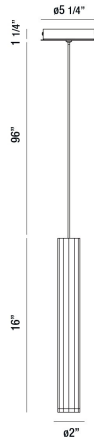

## BALDWIN, 2" ROUND PENDANT

### PRODUCT DETAILS

No.	:	35704-010
Product Color	:	WHITE
Product Material	:	METAL
Shade / Accent Colour	:	WHITE
Shade / Accent Material	:	ANODIZED ALUMINUM
Diameter	:	2"
Height	:	16"
Overall Height	:	113.25"
Weight	:	1.6lbs

### LIGHT SOURCE DETAILS

Light Source Type	:	INTEGRATED LED
Input Voltage	:	120V
Bulb Voltage	:	120V
Socket Type	:	LED
Total Wattage	:	4.3W
Delivered Lumens	:	125lm
Kelvin	:	3000K
CRI	:	90+
Dimmable	:	No

### TECHNICAL DETAILS

Hanging Support Type	:	WIRE
Hanging Support Length	:	96"
Canopy / Backplate Height	:	1.25"
Canopy / Backplate Dia.	:	5.25"
Location	:	DRY
Approval	:	
Title 24	:	Yes