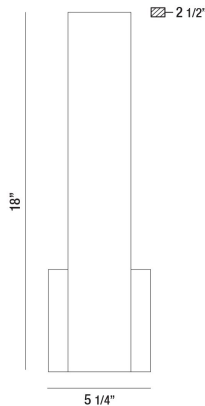

ANNETTE, WALL MOUNT

PRODUCT DETAILS

No.	:	35703-044
Product Color	:	GOLD
Product Material	:	METAL
Shade / Accent Colour	:	WHITE
Shade / Accent Material	:	ACRYLIC
Width	:	5.25"
Height	:	18"
Ext	:	2.5"
Weight	:	2lbs

LIGHT SOURCE DETAILS

Light Source Type	:	INTEGRATED LED
Input Voltage	:	120V
Bulb Voltage	:	120V
Total Wattage	:	18W
Delivered Lumens	:	1540lm
Kelvin	:	3000K
CRI	:	90+
Dimmable	:	Yes

OPTIONS AVAILABLE

ITEM NO.	FINISH	SHADE
35703-013	WHITE	WHITE
35703-020	BLACK	WHITE
35703-037	CHAMPAGNE	WHITE
35703-044	GOLD	WHITE
35703-051	ALUMINUM	WHITE

TECHNICAL DETAILS

Canopy / Backplate Length	:	5.25"
Canopy / Backplate Height	:	0.25"
Canopy / Backplate Width	:	5.25"
Mounting	:	Up
Location	:	DRY
Approval	:	

PROJECT INFORMATION

Job Name: Date: Category: