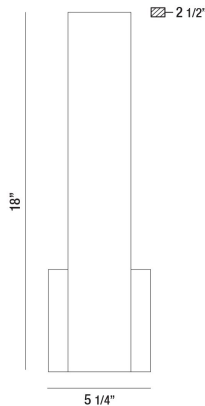

ANNETTE, WALL MOUNT

PRODUCT DETAILS

No.	:	35703-037
Product Color	:	CHAMPAGNE
Product Material	:	METAL
Shade / Accent Colour	:	WHITE
Shade / Accent Material	:	ACRYLIC
Width	:	5.25"
Height	:	18"
Ext	:	2.5"
Weight	:	2lbs

LIGHT SOURCE DETAILS

Light Source Type	:	INTEGRATED LED
Input Voltage	:	120V
Bulb Voltage	:	120V
Total Wattage	:	18W
Delivered Lumens	:	1540lm
Kelvin	:	3000K
CRI	:	90+
Dimmable	:	Yes

OPTIONS AVAILABLE

ITEM NO.	FINISH	SHADE
35703-013	WHITE	WHITE
35703-020	BLACK	WHITE
35703-037	CHAMPAGNE	WHITE
35703-044	GOLD	WHITE
35703-051	ALUMINUM	WHITE

TECHNICAL DETAILS

Canopy / Backplate Length	:	5.25"
Canopy / Backplate Height	:	0.25"
Canopy / Backplate Width	:	5.25"
Mounting	:	Up
Location	:	DRY
Approval	:	

PROJECT INFORMATION

Job Name: Date: Category: