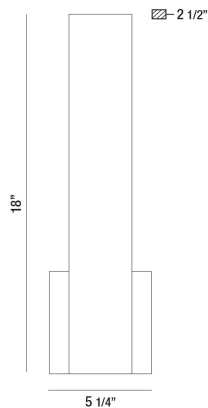

### PRODUCT DETAILS

No.	:	35703-020
Product Color	:	MATTE BLACK
Product Material	:	METAL
Shade / Accent Colour	:	WHITE
Shade / Accent Material	:	ACRYLIC
Length	:	5.25"
Width	:	5.25"
Height	:	18"
Ext	:	2.5"
Weight	:	2LBS

### TECHNICAL DETAILS

Hanging Support Type	:	J-BOX
Canopy / Backplate Length	:	5.25"
Canopy / Backplate Height	:	0.75"
Canopy / Backplate Width	:	5.25"
Mounting	:	UP
IP Rating	:	IP22
Location	:	DRY
Approval	:	
Beam Angle	:	360