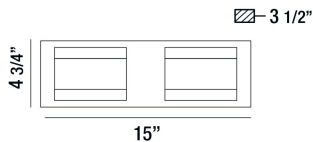

NELSON, 15" VANITY LIGHT

PRODUCT DETAILS

No.	:	35697-015
Product Color	:	CHROME
Product Material	:	METAL
Shade / Accent Colour	:	GLASS
Shade / Accent Material	:	PRESSED GLASS
Width	:	15"
Height	:	4.75"
Ext	:	3.5"
Weight	:	5.1LBS

OPTIONS AVAILABLE

ITEM NO.	FINISH	SHADE
35697-015	CHROME	CLEAR

TECHNICAL DETAILS

Canopy / Backplate Length	:	15"
Canopy / Backplate Height	:	1.5"
Canopy / Backplate Width	:	4.75"
Driver	:	ES
IP Rating	:	DAMP
Location	:	DAMP
Approval	:	