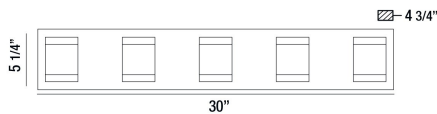

### PRODUCT DETAILS

No.	:	35687-016
Product Color	:	CHROME
Product Material	:	METAL
Shade / Accent Colour	:	GLASS
Shade / Accent Material	:	CRYSTAL-LIKE GLASS
Width	:	30"
Height	:	5.25"
Ext	:	4.75"
Weight	:	11.4LBS

### TECHNICAL DETAILS

Canopy / Backplate Length	:	30"
Canopy / Backplate Height	:	1.25"
Canopy / Backplate Width	:	5.25"
Driver	:	ES
IP Rating	:	DAMP
Location	:	DAMP
Approval	:	