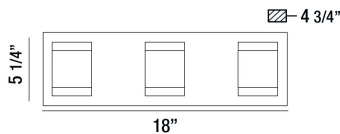

### PRODUCT DETAILS

No.	:	35685-012
Product Color	:	CHROME
Product Material	:	METAL
Shade / Accent Colour	:	GLASS
Shade / Accent Material	:	CRYSTAL-LIKE GLASS
Width	:	18"
Height	:	5.25"
Ext	:	4.75"
Weight	:	6.8LBS

### TECHNICAL DETAILS

Canopy / Backplate Length	:	18"
Canopy / Backplate Height	:	1.25"
Canopy / Backplate Width	:	5.25"
Driver	:	ES
IP Rating	:	DAMP
Location	:	DAMP
Approval	:	