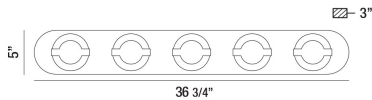

BALEWOOD, 37" VANITY LIGHT

PRODUCT DETAILS

No.	:	35666-011
Product Color	:	CHROME
Product Material	:	METAL
Shade / Accent Colour	:	ACRYLIC
Shade / Accent Material	:	ACRYLIC
Width	:	36.75"
Height	:	5"
Ext	:	3"
Weight	:	6.6LBS

LIGHT SOURCE DETAILS

Number of Bulbs	:	5
Light Source	:	LED
Light Source Type	:	INTEGRATED LED
Input Voltage	:	120V
Bulb Voltage	:	120V
Wattage	:	5 X 7W
Total Wattage	:	35W
Kelvin	:	3000K
CRI	:	90+
Bulb Included	:	YES
Dimmable	:	YES

OPTIONS AVAILABLE

ITEM NO.	FINISH	SHADE
35666-011	CHROME	FROSTED

TECHNICAL DETAILS

Canopy / Backplate Length	:	33.5"
Canopy / Backplate Height	:	1.25"
Canopy / Backplate Width	:	4.5"
Driver	:	EK-TOP
IP Rating	:	DAMP
Location	:	DAMP
Approval	:	