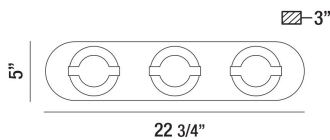

BALEWOOD, 22" VANITY LIGHT

PRODUCT DETAILS

No.	:	35664-017
Product Color	:	CHROME
Product Material	:	METAL
Shade / Accent Colour	:	ACRYLIC
Shade / Accent Material	:	ACRYLIC
Width	:	22.25"
Height	:	5"
Ext	:	3"
Weight	:	4LBS

OPTIONS AVAILABLE

ITEM NO.	FINISH	SHADE
35664-017	CHROME	FROSTED

TECHNICAL DETAILS

Canopy / Backplate Length	:	19.25"
Canopy / Backplate Height	:	1.25"
Canopy / Backplate Width	:	4.5"
Driver	:	EK-TOP
IP Rating	:	DAMP
Location	:	DAMP
Approval	:	