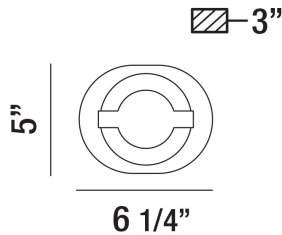

BALEWOOD, WALL MOUNT

PRODUCT DETAILS

No.	:	35663-010
Product Color	:	CHROME
Product Material	:	METAL
Shade / Accent Colour	:	ACRYLIC
Shade / Accent Material	:	ACRYLIC
Width	:	6.25"
Height	:	5"
Ext	:	3"
Weight	:	1.5LBS

OPTIONS AVAILABLE

ITEM NO.	FINISH	SHADE
35663-010	CHROME	FROSTED

TECHNICAL DETAILS

Canopy / Backplate Length	:	4.5"
Canopy / Backplate Height	:	1.25"
Canopy / Backplate Width	:	4.5"
Driver	:	EK-TOP
Mounting	:	UP OR DOWN
IP Rating	:	DAMP
Location	:	DAMP
Approval	:	