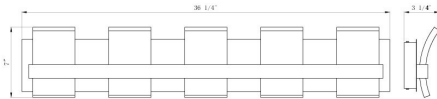

OPTIONS AVAILABLE

ITEM NO.	FINISH	SHADE
35657-019	CHROME	FROSTED
35657-025	MATTE BLACK	FROSTED

TECHNICAL DETAILS

Hanging Support Type	:	J-BOX
Canopy / Backplate Length	:	35.75"
Canopy / Backplate Height	:	4.5"
Canopy / Backplate Width	:	1.25"
Driver	:	EK-TOP
Mounting	:	UP
IP Rating	:	IP22
Location	:	DAMP
Approval	:	
Title 24	:	YES
Beam Angle	:	360

PROJECT INFORMATION

Job Name: Date: Type:

Comments: