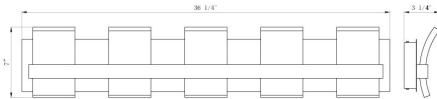

CAMBRIDGE, 5-LIGHT 36IN INTEGRATED LED VANITY

PRODUCT DETAILS

No.	:	35657-019
Product Color	:	CHROME
Product Material	:	METAL
Shade / Accent Colour	:	WHITE
Shade / Accent Material	:	ACRYLIC
Length	:	36.25"
Width	:	3.25"
Height	:	7"
Overall Height	:	7"
Ext	:	3.25"
Weight	:	5LBS
Shade Length	:	3.25"
Shade Width	:	3.25"
Shade Height	:	7"

OPTIONS AVAILABLE

ITEM NO.	FINISH	SHADE
35657-019	CHROME	FROSTED
35657-025	MATTE BLACK	FROSTED

TECHNICAL DETAILS

Hanging Support Type	:	J-BOX
Canopy / Backplate Length	:	35.75"
Canopy / Backplate Height	:	4.5"
Canopy / Backplate Width	:	1.25"
Driver	:	EK-TOP
Mounting	:	UP
IP Rating	:	IP22
Location	:	DAMP
Approval	:	
Title 24	:	YES
Beam Angle	:	360