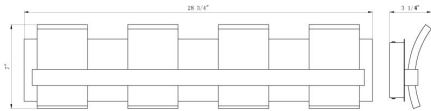

CAMBRIDGE, 4-LIGHT 29IN INTEGRATED LED VANITY

PRODUCT DETAILS

No.	:	35656-023
Product Color	:	MATTE BLACK
Product Material	:	IRON
Shade / Accent Colour	:	WHITE
Shade / Accent Material	:	ACRYLIC
Length	:	28.75"
Width	:	3.25"
Height	:	7"
Overall Height	:	7"
Ext	:	3.25"
Weight	:	3LBS
Shade Length	:	3.25"
Shade Width	:	3.25"
Shade Height	:	7"

OPTIONS AVAILABLE

ITEM NO.	FINISH	SHADE
35656-023	MATTE BLACK	FROSTED WHITEFROSTED

TECHNICAL DETAILS

Light Direction	:	UP
Hanging Support Type	:	J-BOX
Canopy / Backplate Length	:	28.25"
Canopy / Backplate Height	:	4.5"
Canopy / Backplate Width	:	1.25"
Driver	:	EK-TOP
Mounting	:	UP
IP Rating	:	IP22
Location	:	DAMP
Approval	:	<input type="checkbox"/>
Title 24	:	YES
Beam Angle	:	360