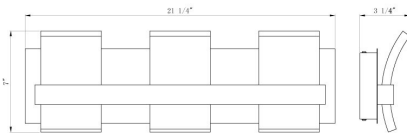

CAMBRIDGE, CAMBRIDGE,3LT LED BATHBAR,BLK

PRODUCT DETAILS

No.	:	35655-028
Product Color	:	BLACK
Product Material	:	IRON
Shade / Accent Colour	:	FROSTED
Shade / Accent Material	:	ACRYLIC
Length	:	21.25"
Width	:	3.25"
Height	:	7"
Overall Height	:	7"
Ext	:	3.25"
Weight	:	6.8LBS
Shade Length	:	3.25"
Shade Width	:	3.25"
Shade Height	:	7"

ITEM NO.	FINISH	SHADE
35655-015	CHROME	FROSTED
35655-028	BLACK	FROSTED

TECHNICAL DETAILS

Light Direction	:	MULTI
Canopy / Backplate Length	:	20.75"
Canopy / Backplate Height	:	1.25"
Canopy / Backplate Width	:	4.5"
Driver	:	EK-TOP
Mounting	:	UP
IP Rating	:	IP44
Location	:	DAMP
Approval	:	