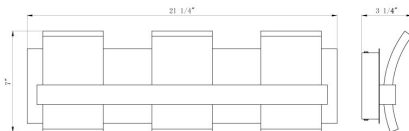

CAMBRIDGE, CAMBRIDGE,3LT LED BATHBAR,BLK

PRODUCT DETAILS

No.	:	35655-028
Product Color	:	Black
Product Material	:	Iron
Shade / Accent Colour	:	Frosted white
Shade / Accent Material	:	Plastic
Width	:	3.25"
Height	:	7"
Ext	:	3.25"
Weight	:	6.8lbs

TECHNICAL DETAILS

Canopy / Backplate Length	:	20.75"
Canopy / Backplate Height	:	1.25"
Canopy / Backplate Width	:	4.5"
Mounting	:	Up
Location	:	Damp
Approval	:	

PROJECT INFORMATION

Job Name: Date: Type:

Comments: