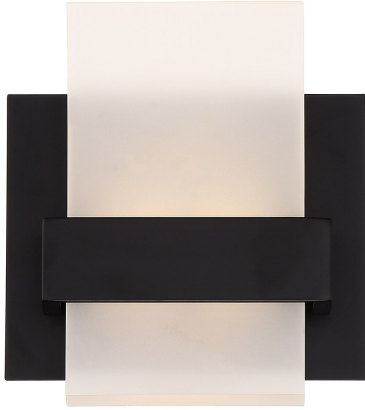

CAMBRIDGE, 1-LIGHT 7IN INTEGRATED LED VANITY

PRODUCT DETAILS

No.	:	35654-022
Product Color	:	MATTE BLACK
Product Material	:	IRON
Shade / Accent Colour	:	WHITE
Shade / Accent Material	:	ACRYLIC
Length	:	6.25"
Width	:	3.25"
Height	:	7"
Overall Height	:	7"
Ext	:	3.25"
Weight	:	2.4LBS
Shade Length	:	3.25"
Shade Width	:	3.25"
Shade Height	:	7"

LIGHT SOURCE DETAILS

Number of Bulbs	:	1
Light Source	:	LED
Light Source Type	:	INTEGRATED LED
Input Voltage	:	120V
Bulb Voltage	:	120V
Socket Type	:	INTEGRATED
Wattage	:	1 X 7.5W
Total Wattage	:	7.5W
Delivered Lumens	:	490LM
Kelvin	:	3000K
CRI	:	90
Bulb Included	:	YES
Dimmable	:	YES

OPTIONS AVAILABLE

ITEM NO.	FINISH	SHADE
35654-018	CHROME	FROSTED
35654-022	MATTE BLACK	FROSTED

TECHNICAL DETAILS

Light Direction	:	UP
Hanging Support Type	:	J-BOX
Canopy / Backplate Length	:	5.5"
Canopy / Backplate Height	:	4.5"
Canopy / Backplate Width	:	1.25"
Driver	:	EK-TOP
Mounting	:	UP OR DOWN
IP Rating	:	IP22
Location	:	DAMP
Approval	:	
Title 24	:	YES
Beam Angle	:	360