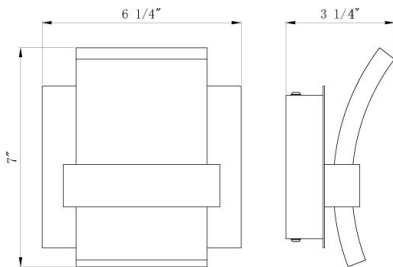

CAMBRIDGE, 1-LIGHT 7IN INTEGRATED LED VANITY

PRODUCT DETAILS

No.	:	35654-022
Product Color	:	MATTE BLACK
Product Material	:	IRON
Shade / Accent Colour	:	WHITE
Shade / Accent Material	:	ACRYLIC
Length	:	6.25"
Width	:	3.25"
Height	:	7"
Overall Height	:	7"
Ext	:	3.25"
Weight	:	2.4LBS
Shade Length	:	3.25"
Shade Width	:	3.25"
Shade Height	:	7"

OPTIONS AVAILABLE

ITEM NO.	FINISH	SHADE
35654-018	CHROME	FROSTED
35654-022	MATTE BLACK	FROSTED

TECHNICAL DETAILS

Light Direction	:	UP
Hanging Support Type	:	J-BOX
Canopy / Backplate Length	:	5.5"
Canopy / Backplate Height	:	4.5"
Canopy / Backplate Width	:	1.25"
Driver	:	EK-TOP
Mounting	:	UP OR DOWN
IP Rating	:	IP22
Location	:	DAMP
Approval	:	
Title 24	:	YES
Beam Angle	:	360