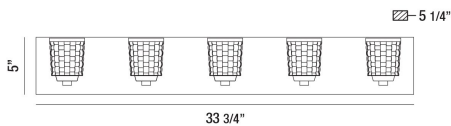

BANBURY, 34" VANITY LIGHT

PRODUCT DETAILS

No.	:	35649-014
Product Color	:	CHROME
Product Material	:	METAL
Shade / Accent Colour	:	GLASS
Shade / Accent Material	:	GLASS
Width	:	33.75"
Height	:	5"
Ext	:	5.25"
Weight	:	10LBS

OPTIONS AVAILABLE

ITEM NO.	FINISH	SHADE
35649-014	CHROME	CLEAR

TECHNICAL DETAILS

Canopy / Backplate Length	:	33"
Canopy / Backplate Height	:	1.25"
Canopy / Backplate Width	:	5.25"
Driver	:	EK-TOP
Mounting	:	UP
IP Rating	:	DAMP
Location	:	DAMP
Approval	:	