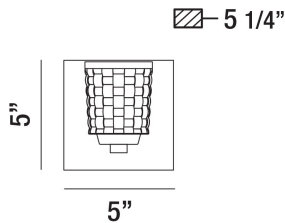

### PRODUCT DETAILS

No.	:	35646-013
Product Color	:	CHROME
Product Material	:	METAL
Shade / Accent Colour	:	GLASS
Shade / Accent Material	:	GLASS
Width	:	5"
Height	:	5"
Ext	:	5.25"
Weight	:	2LBS

### TECHNICAL DETAILS

Canopy / Backplate Length	:	5.25"
Canopy / Backplate Height	:	1.25"
Canopy / Backplate Width	:	5.25"
Driver	:	EK-TOP
Mounting	:	UP
IP Rating	:	DAMP
Location	:	DAMP
Approval	:	