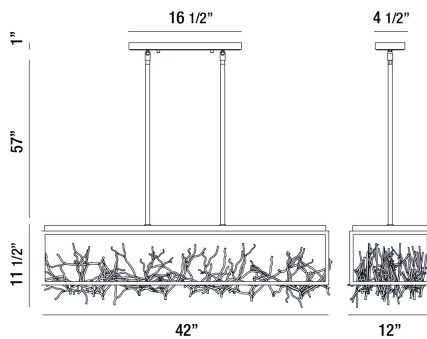

AERIE, 8-LIGHT 42IN INTEGRATED LED LINEAR CHANDELIER

PRODUCT DETAILS

No.	:	35642-015
Product Color	:	GOLD-BLACK MIX
Product Material	:	METAL
Shade / Accent Colour	:	GOLD
Shade / Accent Material	:	STEEL
Length	:	42"
Width	:	12"
Height	:	11.5"
Overall Height	:	68"
Weight	:	40.4LBS

LIGHT SOURCE DETAILS

Number of Bulbs	:	8
Light Source	:	LED
Light Source Type	:	INTEGRATED LED
Input Voltage	:	120V
Bulb Voltage	:	120V
Socket Type	:	INTEGRATED
Wattage	:	8 X 6W
Total Wattage	:	48W
Delivered Lumens	:	2160LM
Kelvin	:	3000K
CRI	:	90
Bulb Included	:	YES
Dimmable	:	YES

OPTIONS AVAILABLE

ITEM NO.	FINISH	SHADE
35642-015	GOLD-BLACK MIX	
35642-023	SILVER-BLACK MIX	

TECHNICAL DETAILS

Hanging Support Type	:	ROD
Rods Included	:	3"+6"+12"+18"+18"
Canopy / Backplate Length	:	16.5"
Canopy / Backplate Height	:	1"
Canopy / Backplate Width	:	4.5"
Driver	:	NO
IP Rating	:	IP22
Location	:	DRY
Approval	:	<input type="checkbox"/>
Beam Angle	:	360