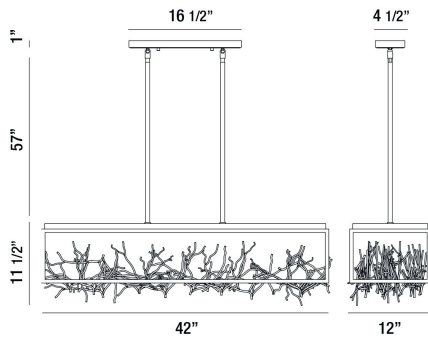

AERIE, 8-LIGHT 42IN INTEGRATED LED LINEAR CHANDELIER

PRODUCT DETAILS

No.	:	35642-015
Product Color	:	GOLD-BLACK MIX
Product Material	:	METAL
Shade / Accent Colour	:	BRONZE
Shade / Accent Material	:	STEEL
Length	:	42"
Width	:	12"
Height	:	11.5"
Overall Height	:	68"
Weight	:	40.4LBS

LIGHT SOURCE DETAILS

Number of Bulbs	:	8
Light Source	:	LED
Light Source Type	:	INTEGRATED LED
Input Voltage	:	120V
Bulb Voltage	:	120V
Socket Type	:	INTEGRATED
Wattage	:	8 X 6W
Total Wattage	:	48W
Delivered Lumens	:	500LM
Kelvin	:	3000K
CRI	:	90
Bulb Included	:	YES
Dimmable	:	YES

OPTIONS AVAILABLE

ITEM NO.	FINISH	SHADE
35642-015	GOLD-BLACK MIX	GOLD
35642-023	SILVER-BLACK MIX	

TECHNICAL DETAILS

Hanging Support Type	:	ROD
Hanging Support Length	:	57"
Rods Included	:	3"+6"+12"+18"+18"
Canopy / Backplate Length	:	16.5"
Canopy / Backplate Height	:	1"
Canopy / Backplate Width	:	4.5"
IP Rating	:	IP22
Location	:	DRY
Approval	:	
Beam Angle	:	360