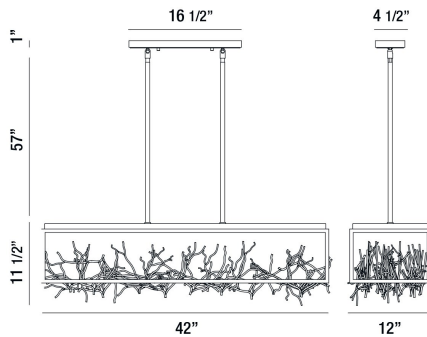

AERIE, 8-LIGHT 42IN INTEGRATED LED LINEAR CHANDELIER

PRODUCT DETAILS

No.	:	35642-015
Product Color	:	GOLD-BLACK MIX
Product Material	:	METAL
Shade / Accent Colour	:	BRONZE
Shade / Accent Material	:	STEEL
Length	:	42"
Width	:	12"
Height	:	11.5"
Overall Height	:	68"
Weight	:	40.4LBS

OPTIONS AVAILABLE

ITEM NO.	FINISH	SHADE
35642-015	GOLD-BLACK MIX	GOLD
35642-023	SILVER-BLACK MIX	

TECHNICAL DETAILS

Hanging Support Type	:	ROD
Hanging Support Length	:	57"
Rods Included	:	3"+6"+12"+18"+18"
Canopy / Backplate Length	:	16.5"
Canopy / Backplate Height	:	1"
Canopy / Backplate Width	:	4.5"
IP Rating	:	IP22
Location	:	DRY
Approval	:	
Beam Angle	:	360