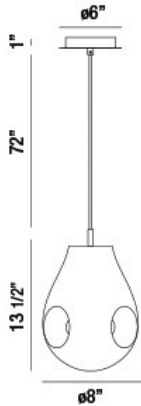

## BENALTO, 8" ROUND PENDANT

### PRODUCT DETAILS

No.	:	34288-030
Product Color	:	CHROME
Product Material	:	METAL
Shade / Accent Colour	:	GLASS
Shade / Accent Material	:	HAND-BLOWN GLASS
Diameter	:	8"
Height	:	13.5"
Overall Height	:	86.5"
Weight	:	2.2LBS

### TECHNICAL DETAILS

Hanging Support Type	:	WIRE
Hanging Support Length	:	72"
Canopy / Backplate Height	:	1"
Canopy / Backplate Dia.	:	6"
IP Rating	:	DRY
Location	:	DRY
Approval	:	