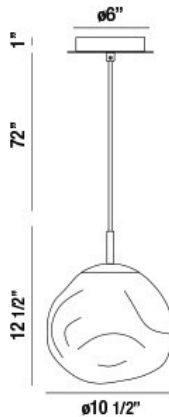

BANKWELL, 13IN PENDANT

OPTIONS AVAILABLE

ITEM NO.	FINISH	SHADE
34287-026	CHROME	CHROME
34287-033	CHROME	GOLD

PRODUCT DETAILS

No.	:	34287-026
Product Color	:	CHROME
Product Material	:	METAL
Shade / Accent Colour	:	SMOKE
Shade / Accent Material	:	GLASS
Diameter	:	10.5"
Height	:	12.5"
Overall Height	:	85.5"
Weight	:	2.2LBS

LIGHT SOURCE DETAILS

Number of Bulbs	:	1
Light Source Type	:	A19
Input Voltage	:	120V
Bulb Voltage	:	120V
Socket Type	:	E26
Wattage	:	1 X 60W
Total Wattage	:	60W
Bulb Included	:	NO
Dimmable	:	YES

TECHNICAL DETAILS

Hanging Support Type	:	WIRE
Canopy / Backplate Height	:	1"
Canopy / Backplate Dia.	:	6"
IP Rating	:	IP22
Location	:	DRY
Approval	:	
Beam Angle	:	360

PROJECT INFORMATION

Job Name: Date: Type:

Comments: