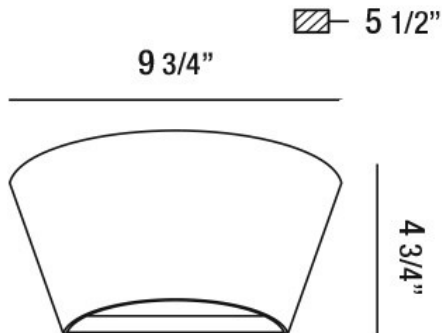

ARCHITECTURAL OUTDOOR, OUTDOOR LED WALL MOUNT

PRODUCT DETAILS

No.	:	34175-019
Product Color	:	MARINE GREY
Width	:	9.75"
Height	:	4.75"
Ext	:	5.5"
Weight	:	3.8LBS

LIGHT SOURCE DETAILS

Number of Bulbs	:	1
Light Source	:	LED
Light Source Type	:	INTEGRATED LED
Input Voltage	:	120V
Bulb Voltage	:	120V
Socket Type	:	LED
Wattage	:	1 X 18W
Total Wattage	:	18W
Kelvin	:	3000K
CRI	:	80
Bulb Included	:	YES
Dimmable	:	NO

OPTIONS AVAILABLE

ITEM NO.	FINISH	SHADE
34175-019	MARINE GREY	

TECHNICAL DETAILS

IP Rating	:	54
Location	:	WET
Approval	:	
Title 24	:	YES

PROJECT INFORMATION

Job Name: Date: Type:

Comments: