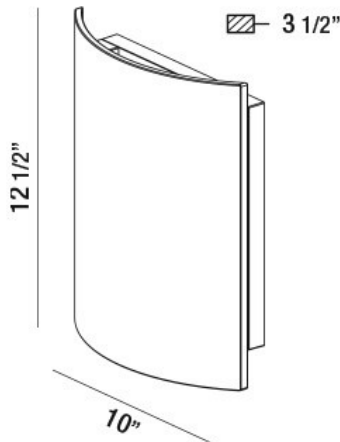

OPTIONS AVAILABLE

ITEM NO.	FINISH	SHADE
34174-029	GRAPHITE GREY	
34174-041	BLACK	FROST PC