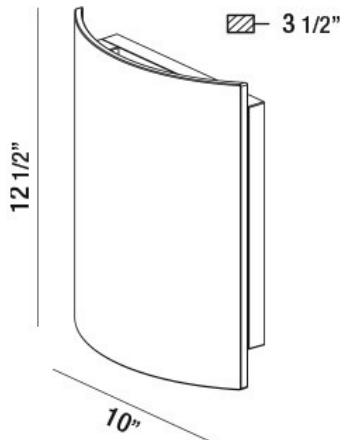

TECHNICAL DETAILS

IP Rating	:	54
Location	:	WET
Approval	:	
Title 24	:	YES

PROJECT INFORMATION

Job Name: Date: Type:

Comments: