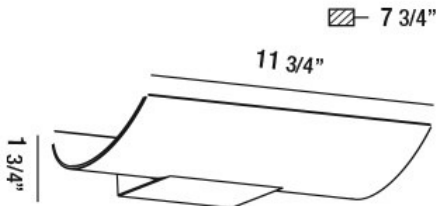

TECHNICAL DETAILS

IP Rating	:	54
Location	:	WET
Approval	:	
Title 24	:	YES

PROJECT INFORMATION

Job Name: Date: Type:

Comments: