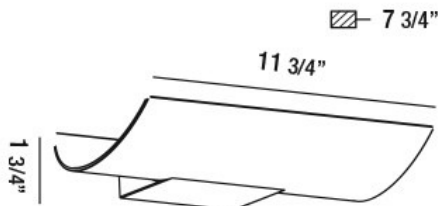

PROJECT INFORMATION

Job Name: Date: Type:

Comments: