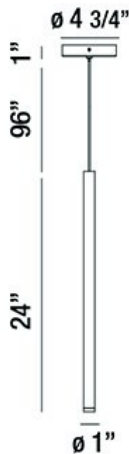

### PRODUCT DETAILS

No.	:	34165-034
Product Color	:	WHITE
Product Material	:	METAL
Shade / Accent Colour	:	WHITE
Shade / Accent Material	:	METAL TUBES
Diameter	:	1"
Height	:	24"
Overall Height	:	121"
Weight	:	1.6lbs

### LIGHT SOURCE DETAILS

Light Source Type	:	INTEGRATED LED
Input Voltage	:	120V
Bulb Voltage	:	120V
Socket Type	:	LED
Total Wattage	:	3W
Delivered Lumens	:	150lm
Kelvin	:	3000K
CRI	:	90+
Dimmable	:	No

### TECHNICAL DETAILS

Hanging Support Type	:	WIRE
Hanging Support Length	:	96"
Canopy / Backplate Height	:	1"
Canopy / Backplate Dia.	:	4.75"
Location	:	DRY
Approval	:	