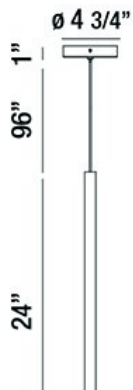

NAVADA, 24IN INTEGRATED LED PENDANT

PRODUCT DETAILS

No.	:	34165-027
Product Color	:	BRUSHED BRASS
Product Material	:	METAL
Shade / Accent Colour	:	BRASS
Shade / Accent Material	:	STEEL
Diameter	:	1"
Height	:	24"
Overall Height	:	121"
Weight	:	1.6LBS

LIGHT SOURCE DETAILS

Number of Bulbs	:	1
Light Source	:	LED
Light Source Type	:	INTEGRATED LED
Input Voltage	:	120V
Bulb Voltage	:	120V
Socket Type	:	INTEGRATED
Wattage	:	1 X 3W
Total Wattage	:	3W
Delivered Lumens	:	150LM
Kelvin	:	3000K
CRI	:	90
Bulb Included	:	YES
Dimmable	:	NO

TECHNICAL DETAILS

Hanging Support Type	:	WIRE
Canopy / Backplate Height	:	1"
Canopy / Backplate Dia.	:	4.75"
IP Rating	:	IP22
Location	:	DRY
Approval	:	<input type="checkbox"/>
Title 24	:	YES
Beam Angle	:	360

PROJECT INFORMATION

Job Name: Date: Type:

Comments:

OPTIONS AVAILABLE

ITEM NO.	FINISH	SHADE
34165-027	BRUSHED BRASS	ANTIQUÉ BRASS
34165-041	MATTE BLACK	BLACK

| $\frac{1}{\varnothing 1''}$