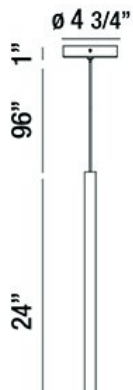

OPTIONS AVAILABLE

ITEM NO.	FINISH	SHADE
34165-027	BRUSHED BRASS	ANTIQUÉ BRASS
34165-041	MATTE BLACK	BLACK