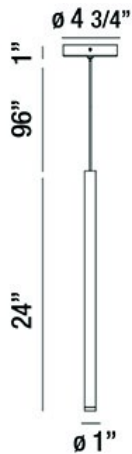

NAVADA, 1" ROUND PENDANT

PRODUCT DETAILS

No.	:	34165-010
Product Color	:	SATIN NICKEL
Product Material	:	METAL
Shade / Accent Colour	:	SATIN NICKEL
Shade / Accent Material	:	METAL TUBES
Diameter	:	1"
Height	:	24"
Overall Height	:	121"
Weight	:	1.6LBS

LIGHT SOURCE DETAILS

Light Source Type	:	INTEGRATED LED
Input Voltage	:	120V
Bulb Voltage	:	120V
Socket Type	:	LED
Total Wattage	:	3W
Delivered Lumens	:	150LM
Kelvin	:	3000K
CRI	:	90+
Dimmable	:	NO

OPTIONS AVAILABLE

ITEM NO.	FINISH	SHADE
34165-010	SATIN NICKEL	SATIN NICKEL
34165-027	ANTIQUE BRASS	ANTIQUE BRASS
34165-041	BLACK	BLACK

TECHNICAL DETAILS

Hanging Support Type	:	WIRE
Hanging Support Length	:	96"
Canopy / Backplate Height	:	1"
Canopy / Backplate Dia.	:	4.75"
IP Rating	:	DRY
Location	:	DRY
Approval	:	