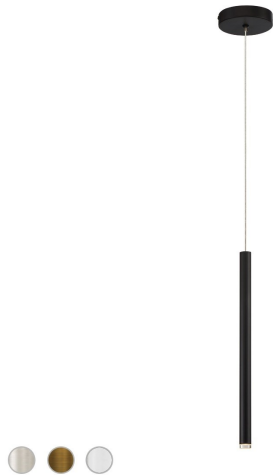

NAVADA, 16IN INTEGRATED LED PENDANT

OPTIONS AVAILABLE

ITEM NO.	FINISH	SHADE
34164-013	BRUSHED NICKEL	SATIN NICKEL
34164-020	BRUSHED BRASS	ANTIQUE BRASS
34164-044	MATTE BLACK	BLACK

PRODUCT DETAILS

No.	:	34164-044
Product Color	:	MATTE BLACK
Product Material	:	METAL
Shade / Accent Colour	:	BLACK
Shade / Accent Material	:	STEEL
Diameter	:	1"
Height	:	16"
Overall Height	:	113"
Weight	:	1.3LBS

LIGHT SOURCE DETAILS

Number of Bulbs	:	1
Light Source	:	LED
Light Source Type	:	INTEGRATED LED
Input Voltage	:	120V
Bulb Voltage	:	120V
Socket Type	:	INTEGRATED
Wattage	:	1 X 3W
Total Wattage	:	3W
Delivered Lumens	:	150LM
Kelvin	:	3000K
CRI	:	90
Bulb Included	:	YES
Dimmable	:	NO

TECHNICAL DETAILS

Hanging Support Type	:	WIRE
Canopy / Backplate Height	:	1"
Canopy / Backplate Dia.	:	4.75"
IP Rating	:	IP22
Location	:	DRY
Approval	:	<input type="checkbox"/>
Title 24	:	YES
Beam Angle	:	360