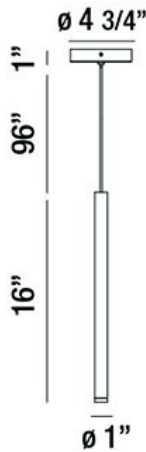

NAVADA, 16IN INTEGRATED LED PENDANT

OPTIONS AVAILABLE

ITEM NO.	FINISH	SHADE
34164-013	BRUSHED NICKEL	SATIN NICKEL
34164-020	BRUSHED BRASS	ANTIQUE BRASS
34164-044	MATTE BLACK	BLACK

PRODUCT DETAILS

No.	:	34164-044
Product Color	:	MATTE BLACK
Product Material	:	METAL
Shade / Accent Colour	:	BLACK
Shade / Accent Material	:	STEEL
Diameter	:	1"
Height	:	16"
Overall Height	:	113"
Weight	:	1.3LBS

LIGHT SOURCE DETAILS

Number of Bulbs	:	1
Light Source	:	LED
Light Source Type	:	INTEGRATED LED
Input Voltage	:	120V
Bulb Voltage	:	120V
Socket Type	:	INTEGRATED
Wattage	:	1 X 3W
Total Wattage	:	3W
Delivered Lumens	:	150LM
Kelvin	:	3000K
CRI	:	90
Bulb Included	:	YES
Dimmable	:	NO

TECHNICAL DETAILS

Hanging Support Type	:	WIRE
Canopy / Backplate Height	:	1"
Canopy / Backplate Dia.	:	4.75"
IP Rating	:	IP22
Location	:	DRY
Approval	:	<input type="checkbox"/>
Title 24	:	YES
Beam Angle	:	360