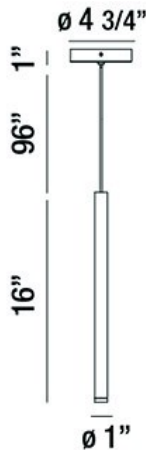

NAVADA, 16IN INTEGRATED LED PENDANT

PRODUCT DETAILS

No.	:	34164-020
Product Color	:	BRUSHED BRASS
Product Material	:	METAL
Shade / Accent Colour	:	BRASS
Shade / Accent Material	:	STEEL
Diameter	:	1"
Height	:	16"
Overall Height	:	113"
Weight	:	1.3LBS

LIGHT SOURCE DETAILS

Number of Bulbs	:	1
Light Source	:	LED
Light Source Type	:	INTEGRATED LED
Input Voltage	:	120V
Bulb Voltage	:	120V
Socket Type	:	INTEGRATED
Wattage	:	1 X 3W
Total Wattage	:	3W
Delivered Lumens	:	150LM
Kelvin	:	3000K
CRI	:	90
Bulb Included	:	YES
Dimmable	:	NO

OPTIONS AVAILABLE

ITEM NO.	FINISH	SHADE
34164-013	BRUSHED NICKEL	SATIN NICKEL
34164-020	BRUSHED BRASS	ANTIQUÉ BRASS
34164-044	MATTE BLACK	BLACK

TECHNICAL DETAILS

Hanging Support Type	:	WIRE
Canopy / Backplate Height	:	1"
Canopy / Backplate Dia.	:	4.75"
IP Rating	:	IP22
Location	:	DRY
Approval	:	<input type="checkbox"/>
Title 24	:	YES
Beam Angle	:	360