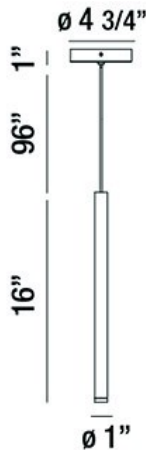

### PRODUCT DETAILS

No.	:	34164-013
Product Color	:	BRUSHED NICKEL
Product Material	:	METAL
Shade / Accent Colour	:	NICKEL
Shade / Accent Material	:	STEEL
Diameter	:	1"
Height	:	16"
Overall Height	:	113"
Weight	:	1.3LBS

### LIGHT SOURCE DETAILS

Number of Bulbs	:	1
Light Source	:	LED
Light Source Type	:	INTEGRATED LED
Input Voltage	:	120V
Bulb Voltage	:	120V
Socket Type	:	INTEGRATED
Wattage	:	1 X 3W
Total Wattage	:	3W
Delivered Lumens	:	150LM
Kelvin	:	3000K
CRI	:	90
Bulb Included	:	YES
Dimmable	:	NO

### TECHNICAL DETAILS

Hanging Support Type	:	WIRE
Canopy / Backplate Height	:	1"
Canopy / Backplate Dia.	:	4.75"
IP Rating	:	IP22
Location	:	DRY
Approval	:	<input type="checkbox"/>
Title 24	:	YES
Beam Angle	:	360