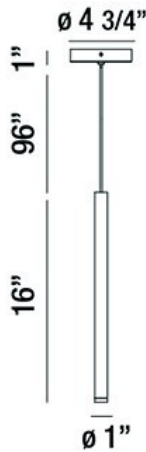

NAVADA, 16IN INTEGRATED LED PENDANT

PRODUCT DETAILS

No.	:	34164-013
Product Color	:	BRUSHED NICKEL
Product Material	:	METAL
Shade / Accent Colour	:	NICKEL
Shade / Accent Material	:	STEEL
Diameter	:	1"
Height	:	16"
Overall Height	:	113"
Weight	:	1.3LBS

LIGHT SOURCE DETAILS

Number of Bulbs	:	1
Light Source	:	LED
Light Source Type	:	INTEGRATED LED
Input Voltage	:	120V
Bulb Voltage	:	120V
Socket Type	:	INTEGRATED
Wattage	:	1 X 3W
Total Wattage	:	3W
Delivered Lumens	:	150LM
Kelvin	:	3000K
CRI	:	90
Bulb Included	:	YES
Dimmable	:	NO

OPTIONS AVAILABLE

ITEM NO.	FINISH	SHADE
34164-013	BRUSHED NICKEL	SATIN NICKEL
34164-020	BRUSHED BRASS	ANTIQUÉ BRASS
34164-044	MATTE BLACK	BLACK

TECHNICAL DETAILS

Hanging Support Type	:	WIRE
Canopy / Backplate Height	:	1"
Canopy / Backplate Dia.	:	4.75"
IP Rating	:	IP22
Location	:	DRY
Approval	:	
Title 24	:	YES
Beam Angle	:	360