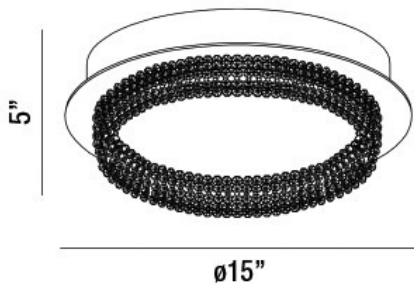

SASSI, 15IN INTEGRATED LED FLUSH MOUNT

PRODUCT DETAILS

No.	:	34159-019
Product Color	:	CHROME
Product Material	:	METAL
Shade / Accent Colour	:	CLEAR
Shade / Accent Material	:	CRYSTAL BEAD
Diameter	:	15"
Height	:	5"
Weight	:	8.6LBS

LIGHT SOURCE DETAILS

Number of Bulbs	:	0
Light Source	:	LED
Light Source Type	:	INTEGRATED LED
Input Voltage	:	120V
Bulb Voltage	:	120V
Socket Type	:	INTEGRATED
Wattage	:	0 X 30W
Total Wattage	:	30W
Delivered Lumens	:	1800LM
Kelvin	:	3000K
CRI	:	90
Bulb Included	:	YES
Dimmable	:	YES

OPTIONS AVAILABLE

ITEM NO.	FINISH	SHADE
34159-019	CHROME	CLEAR

TECHNICAL DETAILS

Hanging Support Type	:	J-BOX
Canopy / Backplate Height	:	2"
Canopy / Backplate Dia.	:	12"
Driver	:	EK-TOP
IP Rating	:	IP22
Location	:	DRY
Approval	:	<input type="checkbox"/>
Title 24	:	YES
Beam Angle	:	360