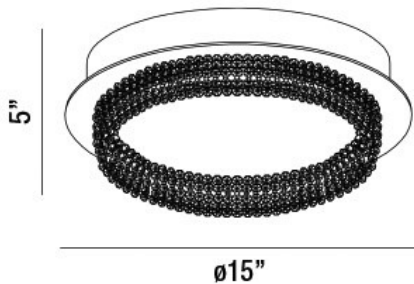

SASSI, 15" CEILING MOUNT

PRODUCT DETAILS

No.	:	34159-019
Product Color	:	CHROME
Product Material	:	METAL
Shade / Accent Colour	:	CLEAR
Shade / Accent Material	:	CRYSTAL
Diameter	:	15"
Height	:	5"
Weight	:	8.6lbs

LIGHT SOURCE DETAILS

Number of Bulbs	:	0 / 0
Light Source	:	LED / LED
Light Source Type	:	INTEGRATED LED / INTEGRATED LED
Input Voltage	:	120 / 120V
Bulb Voltage	:	120 / 120V
Socket Type	:	/
Wattage	:	30 / 30W
Total Wattage	:	30 / 30W
Delivered Lumens	:	2700 / 2700lm
Kelvin	:	3000 / 3000K
CRI	:	90+ / 90+
Bulb Included	:	Yes / Yes
Dimmable	:	Yes / Yes

OPTIONS AVAILABLE

ITEM NO.	FINISH	SHADE
34159-019	CHROME	CLEAR
34159-019	CHROME	CLEAR

TECHNICAL DETAILS

Driver	:	EK-TOP
IP Rating	:	DRY
Location	:	DRY
Approval	:	

PROJECT INFORMATION

 Job Name: Date: Type: