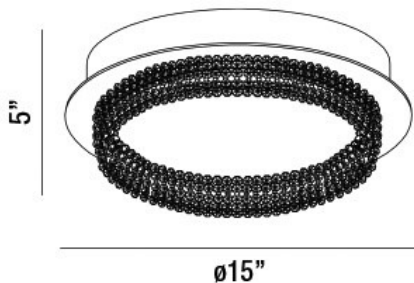

## SASSI, 15IN INTEGRATED LED FLUSH MOUNT

### PRODUCT DETAILS

No.	:	34159-019
Product Color	:	CHROME
Product Material	:	METAL
Shade / Accent Colour	:	CLEAR
Shade / Accent Material	:	CRYSTAL BEAD
Diameter	:	15"
Height	:	5"
Weight	:	8.6LBS

### TECHNICAL DETAILS

Hanging Support Type	:	J-BOX
Canopy / Backplate Height	:	2"
Canopy / Backplate Dia.	:	12"
Driver	:	EK-TOP
IP Rating	:	IP22
Location	:	DRY
Approval	:	
Title 24	:	YES
Beam Angle	:	360