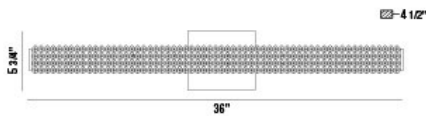

SASSI, 36IN INTEGRATED LED VANITY

PRODUCT DETAILS

No.	:	34158-012
Product Color	:	CHROME
Product Material	:	METAL
Shade / Accent Colour	:	CLEAR
Shade / Accent Material	:	CRYSTAL BEAD
Length	:	36"
Width	:	36"
Height	:	5"
Ext	:	4"
Weight	:	10LBS

OPTIONS AVAILABLE

ITEM NO.	FINISH	SHADE
34158-012	CHROME	CLEAR

TECHNICAL DETAILS

Hanging Support Type	:	J-BOX
Canopy / Backplate Length	:	6.5"
Canopy / Backplate Height	:	5"
Canopy / Backplate Width	:	1.25"
Driver	:	ES
Mounting	:	UP OR DOWN
IP Rating	:	IP22
Location	:	DAMP
Approval	:	<input type="checkbox"/>
Title 24	:	YES
Beam Angle	:	360