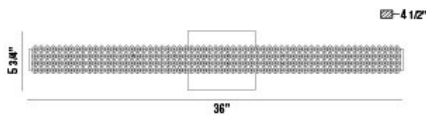

### PRODUCT DETAILS

No.	:	34158-012
Product Color	:	CHROME
Product Material	:	METAL
Shade / Accent Colour	:	CLEAR
Shade / Accent Material	:	CRYSTAL BEAD
Length	:	36"
Width	:	36"
Height	:	5"
Ext	:	4"
Weight	:	10LBS

### TECHNICAL DETAILS

Hanging Support Type	:	J-BOX
Canopy / Backplate Length	:	6.5"
Canopy / Backplate Height	:	5"
Canopy / Backplate Width	:	1.25"
Driver	:	ES
Mounting	:	UP OR DOWN
IP Rating	:	IP22
Location	:	DAMP
Approval	:	
Title 24	:	YES
Beam Angle	:	360