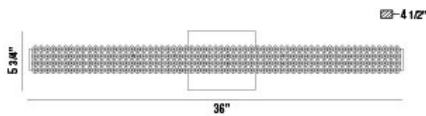

TECHNICAL DETAILS

Hanging Support Type	:	J-BOX
Canopy / Backplate Length	:	6.5"
Canopy / Backplate Height	:	5"
Canopy / Backplate Width	:	1.25"
Driver	:	ES
Mounting	:	UP OR DOWN
IP Rating	:	IP22
Location	:	DAMP
Approval	:	
Title 24	:	YES
Beam Angle	:	360

PROJECT INFORMATION

Job Name: Date: Type:

Comments: