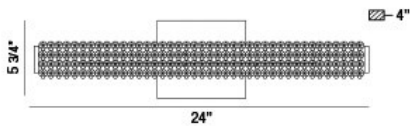

### PRODUCT DETAILS

No.	:	34157-015
Product Color	:	CHROME
Product Material	:	METAL
Shade / Accent Colour	:	CLEAR
Shade / Accent Material	:	CRYSTAL
Width	:	24"
Height	:	5.75"
Ext	:	4"
Weight	:	6LBS

### TECHNICAL DETAILS

Canopy / Backplate Length	:	6.5"
Canopy / Backplate Height	:	1.25"
Canopy / Backplate Width	:	6.5"
Driver	:	EK-TOP
Mounting	:	UP OR DOWN
IP Rating	:	DAMP
Location	:	DAMP
Approval	:	