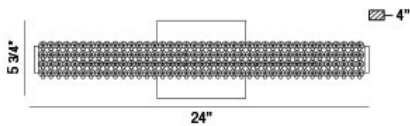

SASSI, 24IN INTEGRATED LED VANITY

PRODUCT DETAILS

No.	:	34157-015
Product Color	:	CHROME
Product Material	:	METAL
Shade / Accent Colour	:	CLEAR
Shade / Accent Material	:	CRYSTAL BEAD
Length	:	24"
Width	:	24"
Height	:	5"
Ext	:	4"
Weight	:	7LBS

OPTIONS AVAILABLE

ITEM NO.	FINISH	SHADE
34157-015	CHROME	CLEAR

TECHNICAL DETAILS

Hanging Support Type	:	J-BOX
Canopy / Backplate Length	:	6.5"
Canopy / Backplate Height	:	5"
Canopy / Backplate Width	:	1.25"
Driver	:	EK-TOP
Mounting	:	UP OR DOWN
IP Rating	:	IP22
Location	:	DAMP
Approval	:	
Title	:	YES
Beam Angle	:	360