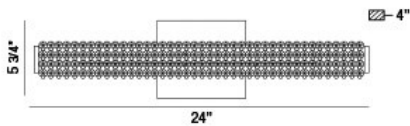

SASSI, 24IN INTEGRATED LED VANITY

PRODUCT DETAILS

No.	:	34157-015
Product Color	:	CHROME
Product Material	:	METAL
Shade / Accent Colour	:	CLEAR
Shade / Accent Material	:	CRYSTAL BEAD
Length	:	24"
Width	:	24"
Height	:	5"
Ext	:	4"
Weight	:	7LBS

OPTIONS AVAILABLE

ITEM NO.	FINISH	SHADE
34157-015	CHROME	CLEAR

TECHNICAL DETAILS

Hanging Support Type	:	J-BOX
Canopy / Backplate Length	:	6.5"
Canopy / Backplate Height	:	5"
Canopy / Backplate Width	:	1.25"
Driver	:	EK-TOP
Mounting	:	UP OR DOWN
IP Rating	:	IP22
Location	:	DAMP
Approval	:	<input type="checkbox"/>
Title 24	:	YES
Beam Angle	:	360