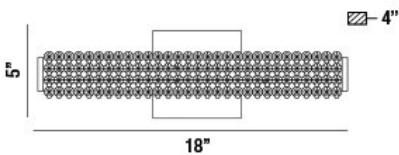

SASSI, 18IN INTEGRATED LED VANITY

PRODUCT DETAILS

No.	:	34156-018
Product Color	:	CHROME
Product Material	:	METAL
Shade / Accent Colour	:	CLEAR
Shade / Accent Material	:	CRYSTAL BEAD
Length	:	18"
Width	:	18"
Height	:	5"
Ext	:	4"
Weight	:	5.5LBS

OPTIONS AVAILABLE

ITEM NO.	FINISH	SHADE
34156-018	CHROME	CLEAR

TECHNICAL DETAILS

Hanging Support Type	:	J-BOX
Canopy / Backplate Length	:	6.5"
Canopy / Backplate Height	:	5"
Canopy / Backplate Width	:	1.25"
Driver	:	EK-TOP
Mounting	:	UP OR DOWN
IP Rating	:	IP22
Location	:	DAMP
Approval	:	<input type="checkbox"/>
Title 24	:	YES
Beam Angle	:	360