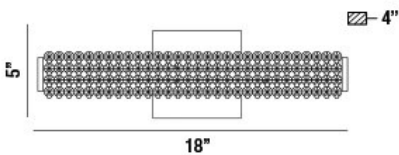

### PRODUCT DETAILS

No.	:	34156-018
Product Color	:	CHROME
Product Material	:	METAL
Shade / Accent Colour	:	CLEAR
Shade / Accent Material	:	CRYSTAL BEAD
Length	:	18"
Width	:	18"
Height	:	5"
Ext	:	4"
Weight	:	5.5LBS

### TECHNICAL DETAILS

Hanging Support Type	:	J-BOX
Canopy / Backplate Length	:	6.5"
Canopy / Backplate Height	:	5"
Canopy / Backplate Width	:	1.25"
Driver	:	EK-TOP
Mounting	:	UP OR DOWN
IP Rating	:	IP22
Location	:	DAMP
Approval	:	
Title 24	:	YES
Beam Angle	:	360