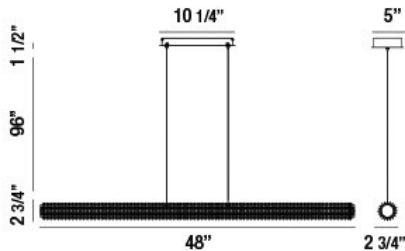

SASSI, 48" LINEAR CHANDELIER

PRODUCT DETAILS

No.	:	34155-011
Product Color	:	CHROME
Product Material	:	METAL
Shade / Accent Colour	:	CLEAR
Shade / Accent Material	:	CRYSTAL
Length	:	48"
Width	:	2.75"
Height	:	2.75"
Overall Height	:	100.25"
Weight	:	11.2lbs

LIGHT SOURCE DETAILS

Light Source Type	:	INTEGRATED LED
Input Voltage	:	120V
Bulb Voltage	:	120V
Socket Type	:	LED
Total Wattage	:	36W
Delivered Lumens	:	3200lm
Kelvin	:	3000K
CRI	:	90+
Dimmable	:	Yes

OPTIONS AVAILABLE

ITEM NO.	FINISH	SHADE
34155-011	CHROME	CLEAR

TECHNICAL DETAILS

Hanging Support Type	:	AIRCRAFT CABLE
Hanging Support Length	:	96"
Canopy / Backplate Length	:	10.25"
Canopy / Backplate Height	:	1.5"
Canopy / Backplate Width	:	5"
Location	:	DRY
Approval	:	