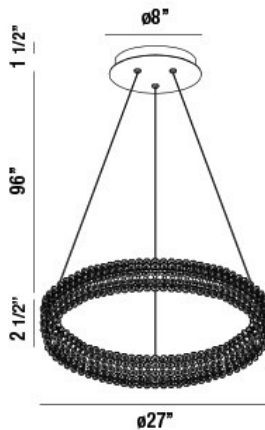

SASSI, 27IN INTEGRATED LED PENDANT CHANDELIER

PRODUCT DETAILS

No.	:	34153-017
Product Color	:	CHROME
Product Material	:	METAL
Shade / Accent Colour	:	CLEAR
Shade / Accent Material	:	CRYSTAL BEAD
Diameter	:	27"
Height	:	2.5"
Overall Height	:	100"
Weight	:	14.8LBS

OPTIONS AVAILABLE

ITEM NO.	FINISH	SHADE
34153-017	CHROME	CLEAR

TECHNICAL DETAILS

Hanging Support Type	:	AIRCRAFT CABLE
Canopy / Backplate Height	:	1.5"
Canopy / Backplate Dia.	:	8"
Driver	:	ES
IP Rating	:	IP22
Location	:	DRY
Approval	:	
Title 24	:	YES
Beam Angle	:	360