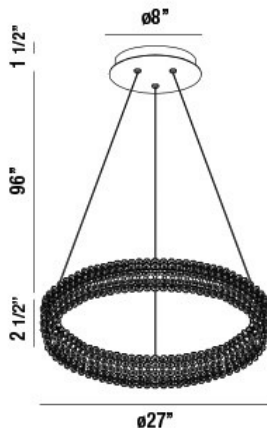

### PRODUCT DETAILS

No.	:	34153-017
Product Color	:	CHROME
Product Material	:	METAL
Shade / Accent Colour	:	CLEAR
Shade / Accent Material	:	CRYSTAL BEAD
Diameter	:	27"
Height	:	2.5"
Overall Height	:	100"
Weight	:	14.8LBS

### TECHNICAL DETAILS

Hanging Support Type	:	AIRCRAFT CABLE
Canopy / Backplate Height	:	1.5"
Canopy / Backplate Dia.	:	8"
Driver	:	ES
IP Rating	:	IP22
Location	:	DRY
Approval	:	<input type="checkbox"/>
Title 24	:	YES
Beam Angle	:	360