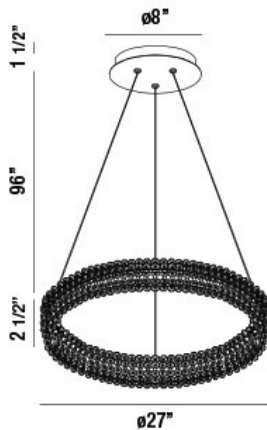

SASSI, 27" ROUND CHANDELIER

PRODUCT DETAILS

No.	:	34153-017
Product Color	:	CHROME
Product Material	:	METAL
Shade / Accent Colour	:	CLEAR
Shade / Accent Material	:	CRYSTAL
Diameter	:	27"
Height	:	2.5"
Overall Height	:	100"
Weight	:	14.8LBS

ITEM NO. 34153-017	FINISH CHROME	SHADE CLEAR
------------------------------	-------------------------	-----------------------

TECHNICAL DETAILS

Hanging Support Type	:	AIRCRAFT CABLE
Hanging Support Length	:	96"
Canopy / Backplate Height	:	1.5"
Canopy / Backplate Dia.	:	8"
Driver	:	ES
IP Rating	:	DRY
Location	:	DRY
Approval	:	