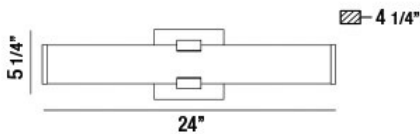

NOZZA, MEDIUM LED VANITY

PRODUCT DETAILS

No.	:	34147-016
Product Color	:	CHROME
Product Material	:	METAL
Shade / Accent Colour	:	CLEAR
Shade / Accent Material	:	ACRYLIC
Width	:	24"
Height	:	5.75"
Ext	:	4.25"
Weight	:	3.8lbs

LIGHT SOURCE DETAILS

Light Source Type	:	INTEGRATED LED
Input Voltage	:	120V
Bulb Voltage	:	120V
Total Wattage	:	30W
Delivered Lumens	:	1700lm
Kelvin	:	3000K
CRI	:	90+
Dimmable	:	Yes

OPTIONS AVAILABLE

ITEM NO.	FINISH	SHADE
34147-016	CHROME	CLEAR

TECHNICAL DETAILS

Canopy / Backplate Length	:	5.75"
Canopy / Backplate Height	:	1.5"
Canopy / Backplate Width	:	5.75"
Mounting	:	Up or Down
Location	:	DAMP
Approval	:	

PROJECT INFORMATION

 Job Name: Date: Category: