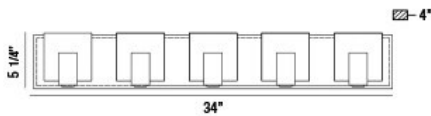

CANMORE, 5-LIGHT 34IN INTEGRATED LED VANITY

OPTIONS AVAILABLE

ITEM NO.	FINISH	SHADE
34145-012	CHROME	FROSTED
34145-025	MATTE BLACK	FROSTED

PRODUCT DETAILS

No.	:	34145-012
Product Color	:	CHROME
Product Material	:	METAL
Shade / Accent Colour	:	WHITE
Shade / Accent Material	:	ACRYLIC
Length	:	34"
Width	:	34"
Height	:	5.25"
Overall Height	:	5.25"
Ext	:	4"
Weight	:	9.5LBS

TECHNICAL DETAILS

Hanging Support Type	:	J-BOX
Canopy / Backplate Length	:	34"
Canopy / Backplate Height	:	5"
Canopy / Backplate Width	:	1.25"
Driver	:	EK-TOP
IP Rating	:	IP22
Location	:	DAMP
Approval	:	
Beam Angle	:	360